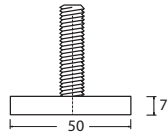

Nail glides and levelers

68414

- Material: plastic/steel
- Threaded stem size: 5/16" X 1"
- Flat bottom base

68418

- Material: plastic/steel
- Threaded stem: 5/16" X 21 (H) mm with 8 mm leader
- Flat bottom base

68411

- Material: plastic/steel
- Threaded stem: M10 X 60 (H) mm with 4 mm hex
- With zinc supporting plate

68419

- Material: plastic/steel
- Threaded stem: M10 X 55 (H) mm with 5 mm hex
- With supporting corner bracket

66654

- Material: plastic/steel
- Fold-out bunk clamp
- Size: 3.15"

66656

- Material: plastic/steel
- Fold-out bunk clamp
- Size: 4.15"