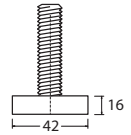

Nail glides and levelers

68414

- Material: plastic/steel
- Threaded stem size: 5/16" X 1"
- Flat bottom base

68418

- Material: plastic/steel
- Threaded stem: 5/16" X 21 (H) mm with 8 mm leader
- Flat bottom base

68411

- Material: plastic/steel
- Threaded stem: M10 X 60 (H) mm with 4 mm hex
- With zinc supporting plate

68419

- Material: plastic/steel
- Threaded stem: M10 X 55 (H) mm with 5 mm hex
- With supporting corner bracket

66654

- Material: plastic/steel
- Fold-out bunk clamp
- Size: 3.15"

66656

- Material: plastic/steel
- Fold-out bunk clamp
- Size: 4.15"