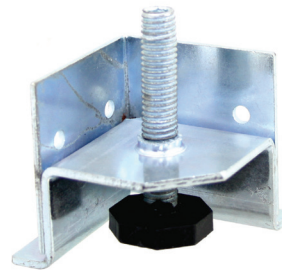

Nail glides and levelers

68414

- Material: plastic/steel
- Threaded stem size: 5/16" X 1"
- Flat bottom base

68418

- Material: plastic/steel
- Threaded stem: 5/16" X 21 (H) mm with 8 mm leader
- Flat bottom base

68411

- Material: plastic/steel
- Threaded stem: M10 X 60 (H) mm with 4 mm hex
- With zinc supporting plate

68419

- Material: plastic/steel
- Threaded stem: M10 X 55 (H) mm with 5 mm hex
- With supporting corner bracket

66654

- Material: plastic/steel
- Fold-out bunk clamp
- Size: 3.15"

66656

- Material: plastic/steel
- Fold-out bunk clamp
- Size: 4.15"