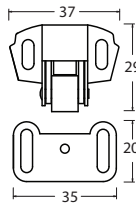

## Magnetic and roller catches

### 64058

- Double roller catch with clip
- Material: plastic roller/steel housing and clip
- Screw-mount, adjustable catch with oval holes

### 64059

- Double roller catch with clip
- Material: plastic roller/steel housing and clip
- Screw-mount, adjustable catch with oval holes

### 64060

- Single roller catch with strike
- Material: plastic roller/steel housing and strike
- Screw-mount, adjustable catch and strike