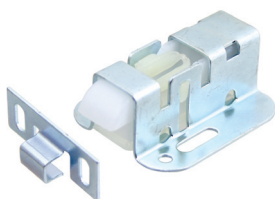

### 64058

- Double roller catch with clip
- Material: plastic roller/steel housing and clip
- Screw-mount, adjustable catch with oval holes

### 64059

- Double roller catch with clip
- Material: plastic roller/steel housing and clip
- Screw-mount, adjustable catch with oval holes

### 64060

- Single roller catch with strike
- Material: plastic roller/steel housing and strike
- Screw-mount, adjustable catch and strike

### 64119

- Single roller catch with strike
- Material: plastic roller/steel housing and strike
- Screw-mount, adjustable catch and strike