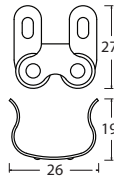

## Magnetic and roller catches

### 64058

- Double roller catch with clip
- Material: plastic roller/steel housing and clip
- Screw-mount, adjustable catch with oval holes

### 64059

- Double roller catch with clip
- Material: plastic roller/steel housing and clip
- Screw-mount, adjustable catch with oval holes

### 64060

- Single roller catch with strike
- Material: plastic roller/steel housing and strike
- Screw-mount, adjustable catch and strike