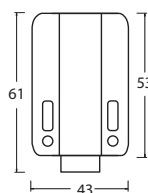

64120

- Latch with strike
- Material: plastic latch/steel housing and strike
- Screw-mount, adjustable catch and strike