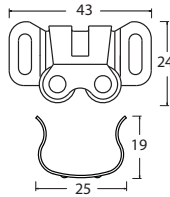

## Magnetic and roller catches

### 64058

- Double roller catch with clip
- Material: plastic roller/steel housing and clip
- Screw-mount, adjustable catch with oval holes

### 64059

- Double roller catch with clip
- Material: plastic roller/steel housing and clip
- Screw-mount, adjustable catch with oval holes

### 64060

- Single roller catch with strike
- Material: plastic roller/steel housing and strike
- Screw-mount, adjustable catch and strike