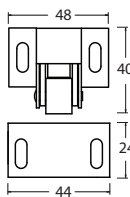

### 64058

- Double roller catch with clip
- Material: plastic roller/steel housing and clip
- Screw-mount, adjustable catch with oval holes

### 64059

- Double roller catch with clip
- Material: plastic roller/steel housing and clip
- Screw-mount, adjustable catch with oval holes

### 64060

- Single roller catch with strike
- Material: plastic roller/steel housing and strike
- Screw-mount, adjustable catch and strike