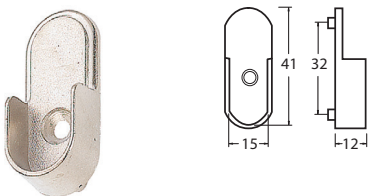

Wardrobe accessories

77038

- Wardrobe rod end support
- Material: plastic

70016

- Wardrobe rod end support
- Material: plastic

77039

- Wardrobe rod end support
- Material: plastic

70020

- Wardrobe rod end support
- Material: zinc

77045

- Wardrobe rod end support
- Material: zinc

70127

- Wardrobe rod end support
- Material: zinc

70021

- Wardrobe rod end support
- Material: zinc

70138

- Wardrobe rod end support
- Material: zinc