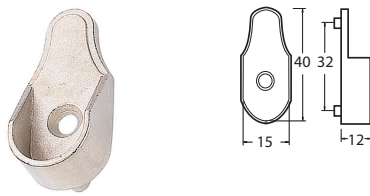

Wardrobe accessories

77038

- Wardrobe rod end support
- Material: plastic

70016

- Wardrobe rod end support
- Material: plastic

77039

- Wardrobe rod end support
- Material: plastic

70020

- Wardrobe rod end support
- Material: zinc

77045

- Wardrobe rod end support
- Material: zinc

70127

- Wardrobe rod end support
- Material: zinc

70021

- Wardrobe rod end support
- Material: zinc

70138

- Wardrobe rod end support
- Material: zinc