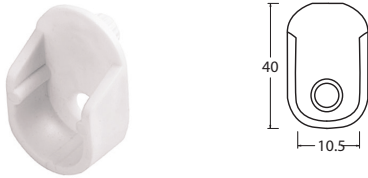

Wardrobe accessories

77038

- Wardrobe rod end support
- Material: plastic

70016

- Wardrobe rod end support
- Material: plastic

77039

- Wardrobe rod end support
- Material: plastic

70020

- Wardrobe rod end support
- Material: zinc

77045

- Wardrobe rod end support
- Material: zinc

70127

- Wardrobe rod end support
- Material: zinc

70021

- Wardrobe rod end support
- Material: zinc

70138