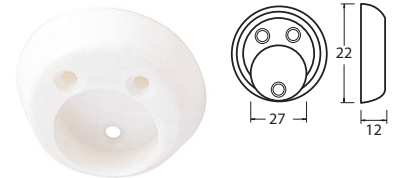

Wardrobe accessories

77038

- Wardrobe rod end support
- Material: plastic

70016

- Wardrobe rod end support
- Material: plastic

77039

- Wardrobe rod end support
- Material: plastic

70020

- Wardrobe rod end support
- Material: zinc

77045

- Wardrobe rod end support
- Material: zinc

70127

- Wardrobe rod end support
- Material: zinc

70021

- Wardrobe rod end support
- Material: zinc

70138