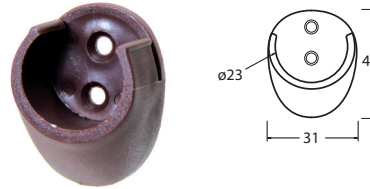

Wardrobe accessories

77038

- Wardrobe rod end support
- Material: plastic

70016

- Wardrobe rod end support
- Material: plastic

77039

- Wardrobe rod end support
- Material: plastic

70020

- Wardrobe rod end support
- Material: zinc

77045

- Wardrobe rod end support
- Material: zinc

70127

- Wardrobe rod end support
- Material: zinc

70021

- Wardrobe rod end support
- Material: zinc

70138

- Wardrobe rod end support
- Material: zinc