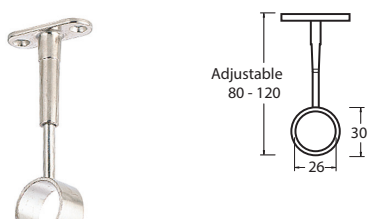

77041

- Wardrobe rod center support
- Material: zinc