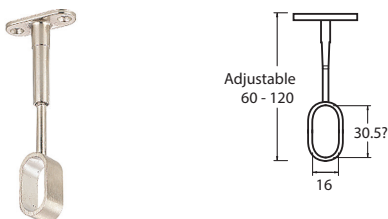

77043

- Wardrobe rod center support
- Material: zinc