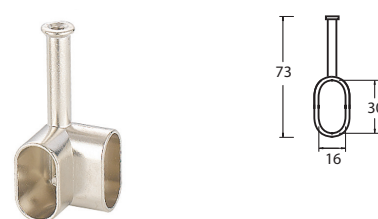

77028

- Wardrobe rod corner support
- Material: zinc