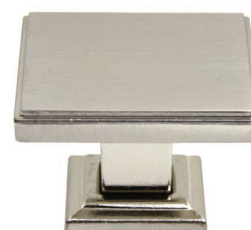

51433 ALUMINUM KNOB

l	w	h
20	20	24

> Finish shown: Anodized (ALU)

40747 ZINC KNOB

l	w	h
20	20	23

> Finish shown: Brushed Nickel (BN)
> Base ø16 mm

40666 ZINC KNOB

l	w	h
25	25	25

> Finish shown: Brushed Nickel (BN)
> Base ø14 mm

40745 ZINC KNOB

l	w	h
30	30	25

> Finish shown: Brushed Nickel (BN)
> Base: 20 (l) X 20 (w) mm
> Reduced-weight type
> **Item no. 40806** solid type

40766 ZINC KNOB

l	w	h
31	31	25

> Finish shown: Brushed Nickel (BN)
> Base: 20 (l) X 20 (w) mm

40541 ZINC KNOB

l	w	h
32	32	30

> Finish shown: Brushed Nickel (BN)
> Knob: 31 (l) X 31 (w) mm

40783 ZINC KNOB

l	w	h
34	34	24

> Finish shown: Antique Brass (AB)
> Base: 19 (l) X 19 (w) mm

40791 ZINC KNOB

l	w	h
33	33	32

> Finish shown: Brushed Nickel (BN)
> Base: 15 (l) X 15 (w) mm

40723 ZINC KNOB

l	w	h
35	35	27

> Finish shown: Brushed Nickel (BN)
> Base: 21 (l) X 21 (w) mm

Note: Dimensions in mm unless stated otherwise