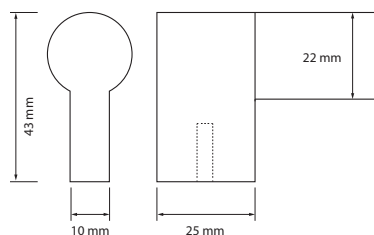

47255 STAINLESS STEEL HANDLE, HOLLOW

cc	l	w	h
160	186	16	38
320	346	16	38
480	506	16	38
620	646	16	38

- > Finish shown: Brushed Nickel (BN)
- > Assembled with Zinc posts

47256 STAINLESS STEEL HANDLE, HOLLOW

cc	l	w	h
128	152	22	43
156	180	22	43
186	210	22	43
256	280	22	43
306	330	22	43
456	480	22	43
632	656	22	43

- > Finish shown: Brushed Nickel (BN)
- > Assembled with Zinc posts

Note: Dimensions in mm unless stated otherwise