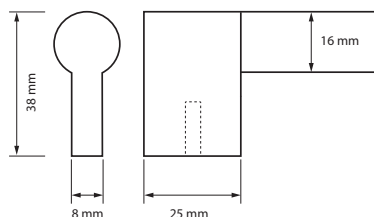

47255 STAINLESS STEEL HANDLE, HOLLOW

cc	l	w	h
160	186	16	38
320	346	16	38
480	506	16	38
620	646	16	38

- > Finish shown: Brushed Nickel (BN)
- > Assembled with Zinc posts

47256 STAINLESS STEEL HANDLE, HOLLOW

cc	l	w	h
128	152	22	43
156	180	22	43
186	210	22	43
256	280	22	43
306	330	22	43
456	480	22	43
632	656	22	43

- > Finish shown: Brushed Nickel (BN)
- > Assembled with Zinc posts

Note: Dimensions in mm unless stated otherwise