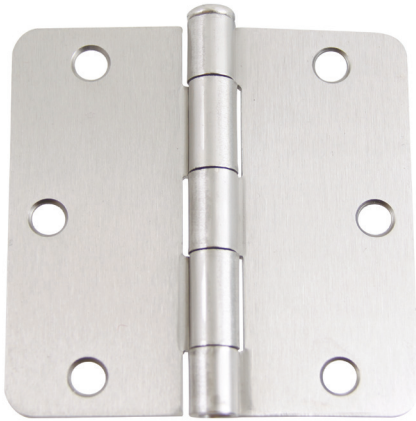

Furniture and door hinges

DOOR BUTT HINGES

- Material: steel
- Square butt hinge
- Removable pin, 5 knuckles

Item No. 55076	0 radius
Item No. 55094	1/4" radius
Item No. 55095	5/8" radius

BALL BEARING HINGES

- Material: steel
- Square butt hinge
- Non-removable pin, 2 ball bearing, 5 knuckles

Item No. 55079	0 radius
Item No. 55084	1/4" radius
Item No. 55056	5/8" radius