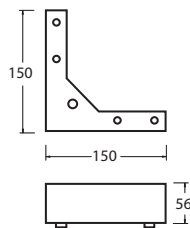

Furniture and cabinet legs

72022

- Material: aluminum
- Size: 79 (L) X 79 (W) X 14 (H) mm
- Pad size: $\varnothing 37$ X 5 (T) mm

72027

- Material: steel
- Fixed height 56 mm
- With bottom bumpers

72023

- Material: aluminum/steel
- Aluminum tube $\varnothing 35$ mm, base $\varnothing 41$ X 10 (H) mm
- Steel mounting plate: 80 (L) X 80 (W) mm

72031

- Material: steel
- Fixed height 100 mm
- Screw-mount

72021

- Material: steel
- Height (H) available: 60 - 300 mm
- Available square tube (W): 30, 38, 50 mm

72028

- Material: aluminum
- Height (H) available: 60 - 300 mm
- Screw-mount