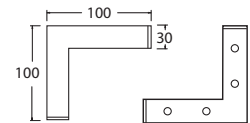

Furniture and cabinet legs

72022

- Material: aluminum
- Size: 79 (L) X 79 (W) X 14 (H) mm
- Pad size: $\varnothing 37$ X 5 (T) mm

72027

- Material: steel
- Fixed height 56 mm
- With bottom bumpers

72023

- Material: aluminum/steel
- Aluminum tube $\varnothing 35$ mm, base $\varnothing 41$ X 10 (H) mm
- Steel mounting plate: 80 (L) X 80 (W) mm

72031

- Material: steel
- Fixed height 100 mm
- Screw-mount

72021

- Material: steel
- Height (H) available: 60 - 300 mm
- Available square tube (W): 30, 38, 50 mm

72028

- Material: aluminum
- Height (H) available: 60 - 300 mm
- Screw-mount