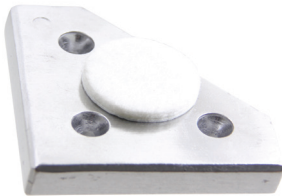

Furniture and cabinet legs

72022

- Material: aluminum
- Size: 79 (L) X 79 (W) X 14 (H) mm
- Pad size: $\varnothing 37$ X 5 (T) mm

72027

- Material: steel
- Fixed height 56 mm
- With bottom bumpers

72023

- Material: aluminum/steel
- Aluminum tube $\varnothing 35$ mm, base $\varnothing 41$ X 10 (H) mm
- Steel mounting plate: 80 (L) X 80 (W) mm

72031

- Material: steel
- Fixed height 100 mm
- Screw-mount

72021

- Material: steel
- Height (H) available: 60 - 300 mm
- Available square tube (W): 30, 38, 50 mm

72028

- Material: aluminum
- Height (H) available: 60 - 300 mm
- Screw-mount