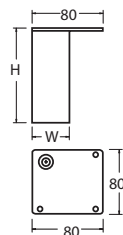

Furniture and cabinet legs

72022

- Material: aluminum
- Size: 79 (L) X 79 (W) X 14 (H) mm
- Pad size: $\varnothing 37$ X 5 (T) mm

72027

- Material: steel
- Fixed height 56 mm
- With bottom bumpers

72023

- Material: aluminum/steel
- Aluminum tube $\varnothing 35$ mm, base $\varnothing 41$ X 10 (H) mm
- Steel mounting plate: 80 (L) X 80 (W) mm

72031

- Material: steel
- Fixed height 100 mm
- Screw-mount

72021

- Material: steel
- Height (H) available: 60 - 300 mm
- Available square tube (W): 30, 38, 50 mm

72028

- Material: aluminum
- Height (H) available: 60 - 300 mm
- Screw-mount