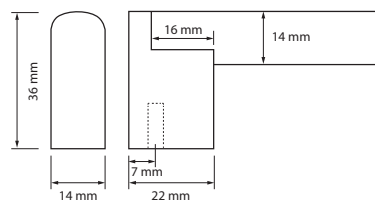

47267 STEEL HANDLE, SOLID

cc	l	w	h
96	124	14	30
160	188	14	30
209	237	14	30
359	387	14	30
482	510	14	30
627	655	14	30
709	737	14	30
892	920	14	30

- > Finish shown: Brushed Nickel (BN)
- > Assembled with Zinc posts
- > **Item no. 47266** \varnothing 14 mm stainless steel, hollow

47291 STAINLESS STEEL HANDLE, HOLLOW

cc	l	w	h
96	110	14	36
128	142	14	36
160	174	14	36
192	206	14	36
224	238	14	36
256	270	14	36
288	302	14	36
320	334	14	36

- > Finish shown: Brushed Nickel (BN)
- > Assembled with Zinc posts
- > **Item no. 47251** \varnothing 14 mm steel, solid

Note: Dimensions in mm unless stated otherwise