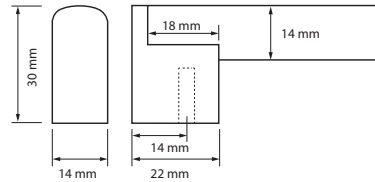

47267 STEEL HANDLE, SOLID

cc	l	w	h
96	124	14	30
160	188	14	30
209	237	14	30
359	387	14	30
482	510	14	30
627	655	14	30
709	737	14	30
892	920	14	30

- > Finish shown: Brushed Nickel (BN)
- > Assembled with Zinc posts
- > **Item no. 47266** \varnothing 14 mm stainless steel, hollow

47291 STAINLESS STEEL HANDLE, HOLLOW

cc	l	w	h
96	110	14	36
128	142	14	36
160	174	14	36
192	206	14	36
224	238	14	36
256	270	14	36
288	302	14	36
320	334	14	36

- > Finish shown: Brushed Nickel (BN)
- > Assembled with Zinc posts
- > **Item no. 47251** \varnothing 14 mm steel, solid

Note: Dimensions in mm unless stated otherwise