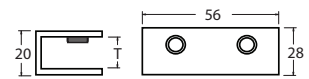

67974

- Material: zinc
- Glass thickness (T): 8 - 10, 10 - 12 mm