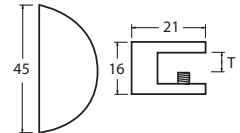

67499

- Material: zinc
- Glass thickness (T): 6 - 8 mm